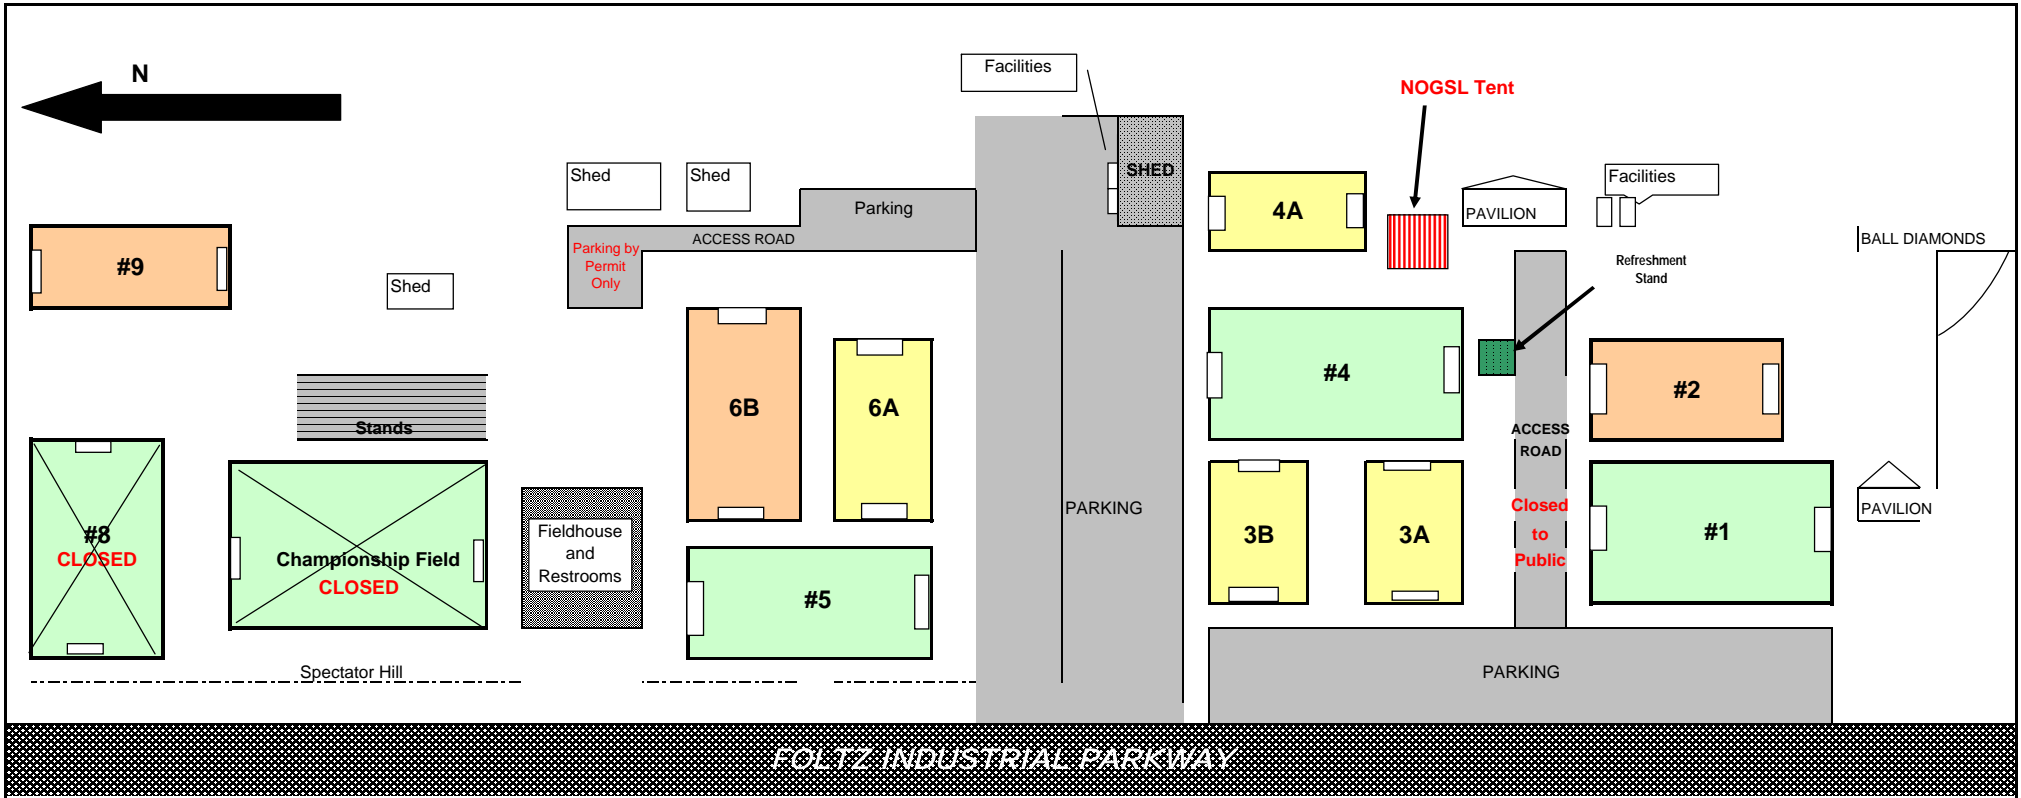

WALTER F. EHRNFELT SOCCER COMPLEX (FOLTZ INDUSTRIAL PARKWAY STRONGSVILLE, OHIO)
Field Layout for NOGSL Tournament (August 15-17, 2008)

Businesses across and adjacent to the soccer complex are private property. Please be respectful of our neighbors and observe any "No Parking" signs.

FULL 3
 JUNIOR 3
 SMALL 4

1	60x110	FULL
2	50x70	JUNIOR
3A	40x60	SMALL
3B	40x60	SMALL
4	65x110	FULL
4A	40x60	SMALL
5	65x110	FULL
6A	40x60	SMALL
6B	50x70	JUNIOR
9	50x70	JUNIOR